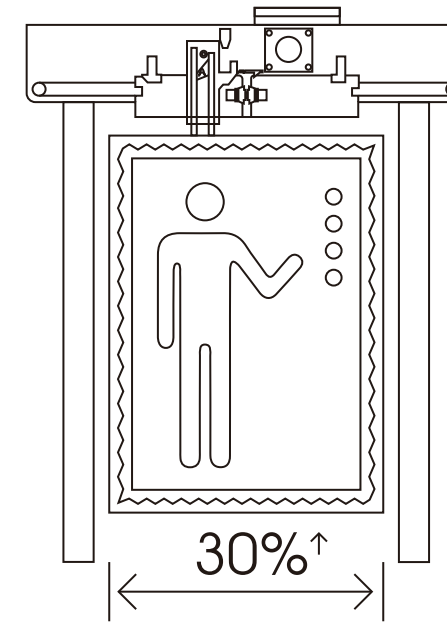

超薄自动门系统 ULTRA-THIN AUTOMATIC DOOR SYSTEM

30% ↑

可有效提升30%井道利用率

It can effectively improve the utilization rate of the shaft by 30%.

超薄门机有效节省电梯空间, 可适用于多种空间结构中电梯需求的各种安装方式, 可有效提升30%井道利用率。经过多年市场化验证, 实用方便, 质量过硬, 零配件供应链成熟。

The ultra-thin door machine effectively saves elevator space. It can be applied to various installation methods for elevator requirements in various space structures, and can effectively increase shaft utilization by 30%. After years of market-based verification, it is practical and convenient, the quality is excellent, and the spare parts supply chain is mature.

舒适