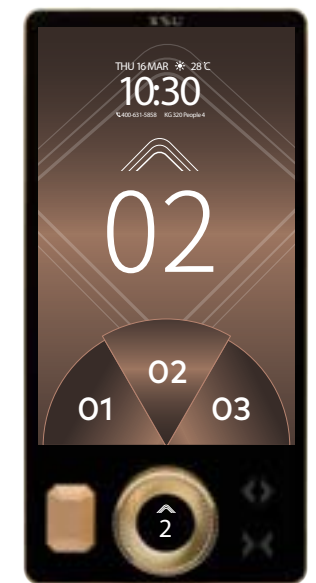

COB X-01 暮光金