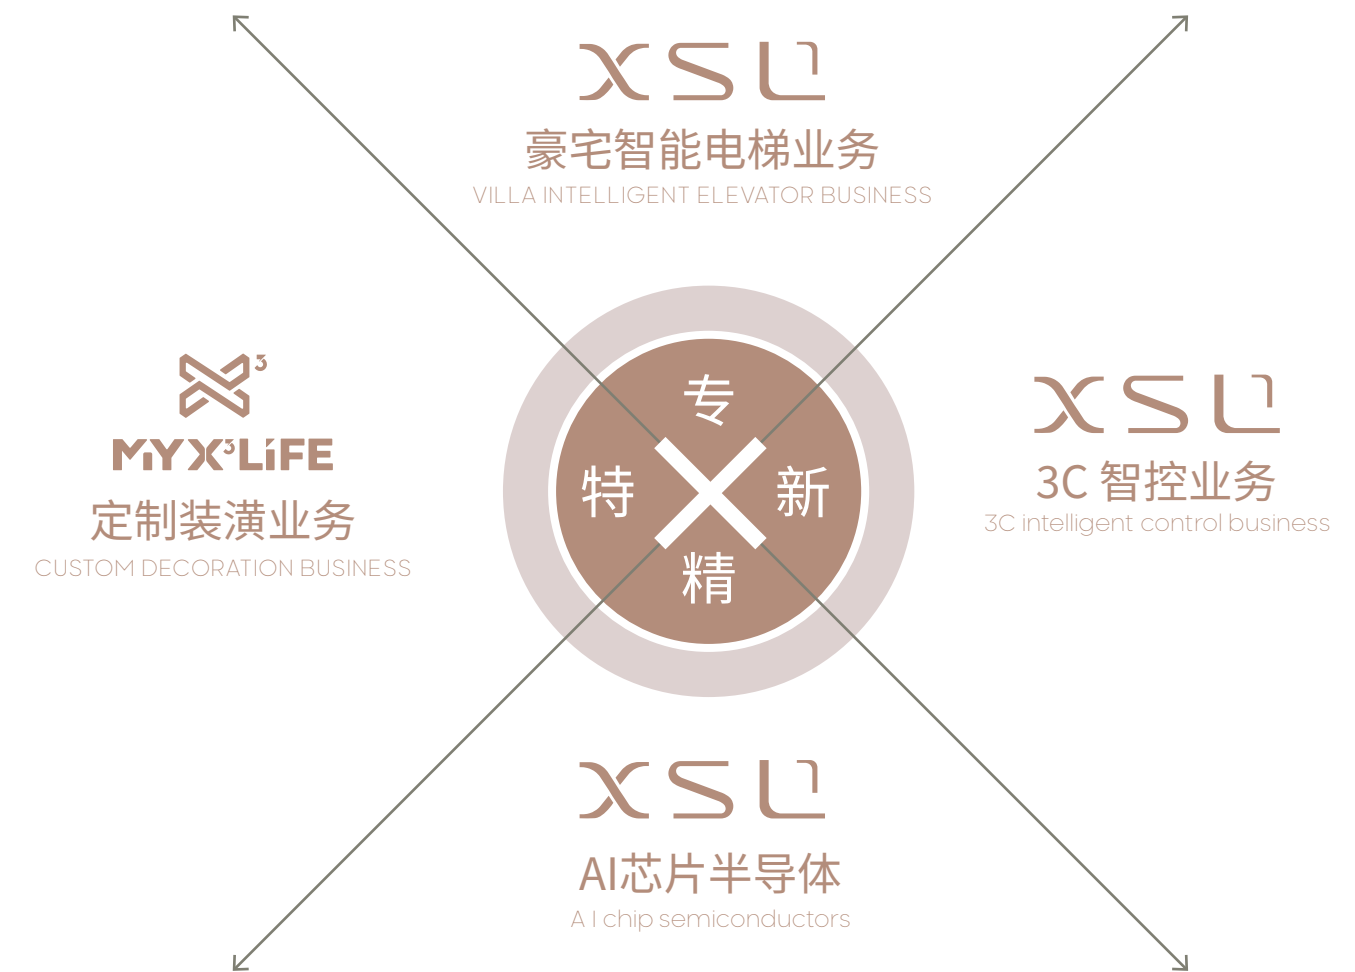

爱在每一层

Loving in Every level

品牌战略

BRAND STRATEGY

中国智造, 科技创新

INTELLIGENT MANUFACTURING IN CHINA,
TECHNOLOGY FOR INNOVATION

“中国制造2025”核心是智能制造, 埃克塞尔肩负时代重任, 坚持核心技术自主创新, 掌握核心科技, 勇于变革, 推动业务转型升级、提高中国智能制造的国际竞争力和品牌影响力。

The core of "Made in China 2025" is intelligent manufacturing. Shouldering the heavy responsibilities of the times, XSL adheres to independent innovation in core technology, masters core technology, has the courage to change, promotes business transformation and upgrading, and enhances the international competitiveness and brand influence of intelligent manufacturing in China.

XSL
埃克塞尔智能科技
XSL TECHNOLOGY

X 战略 | X Strategy

埃克塞尔“X”多元品牌战略, 业务线向产业上下游双向延伸, 构建全方位产业链布局, 主要业务涵盖技术研发、智能制造、3C智控、定制装潢、AI芯片半导体等领域, 并借助外部资源整合快速成长, 让高效率、高质量、差异化的产品和服务成为品牌的硬核竞争力。

By the "X" multi-brand strategy, XSL extends its business line to the upstream and downstream of the industry in both directions, constructing a comprehensive industrial chain layout. The main business covers technology research and development, intelligent manufacturing, 3C intelligent control, customized decoration, AI chip semiconductors, etc. Meanwhile, utilizing external resource integration, it grows rapidly, making efficient, high-quality and differentiated products and services the brand's core competitiveness.

集团业务

GROUP BUSINESS

品牌定位 | BRAND POSITIONING

智能电梯全场景服务商

AN INTELLIGENT ELEVATOR FULL SCENE SERVICE PROVIDER

XSL智造
研发、设计、生产

XSL智控
3C系统

X厅外交互模块 无接触乘梯控制系统 超高清智能交互系统 XSL智能物联系统