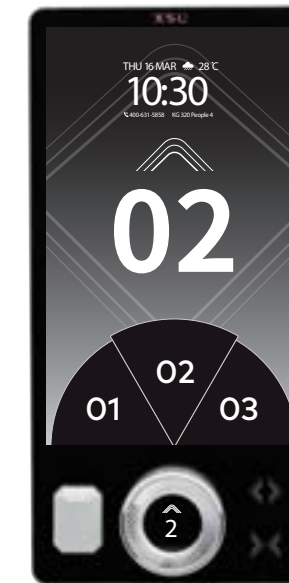

3C 智控

3C INTELLIGENT CONTROL

智能触控人机交互系统

INTELLIGENT TOUCH HUMAN-COMPUTER INTERACTION SYSTEM

一呼百应

告别传统电梯按钮，埃克塞尔在电梯内设置视网膜LCD显示器，实时显示楼层、时间、天气等信息，可直接在屏幕上选择想要到达的楼层。屏幕炫彩艳丽，信息简洁明确，让智能家居生活增添科技质感。

A hundred responses to a call
Freeing from traditional elevator buttons, XSL has a retina LCD display inside the elevator to display information such as floor, time, and weather in real time, so that you can select the floor you want to reach directly on the screen. The screen is bright and colorful, and the information is simple and clear, adding a technological texture to smart home life.

3C智控 | 3C INTELLIGENT CONTROL

HOB X-01 智能触控人机交互系统

HOB X-01 INTELLIGENT TOUCH HUMAN-MACHINE INTERACTION SYSTEM

全彩触控高清LED显示器，可实时显示楼层、时间、天气等信息。屏幕炫彩艳丽，信息简洁明确，质感十足。

The full color touch high-definition LED display can display floor, time, weather and other information in real time with bright and colorful screen, simple and clear information as well as perfect texture.

铝合金边框，表面高光切割
Aluminum frame, high-gloss cutting on the surface

语音及图像安抚
Voice and image comfort

显示时间、日期、天气
Time, date, and weather display

一键紧急呼叫(LAN/WI FI)
One-click emergency call

售后及保养信息显示及提示
After-sales and maintenance information display and reminder